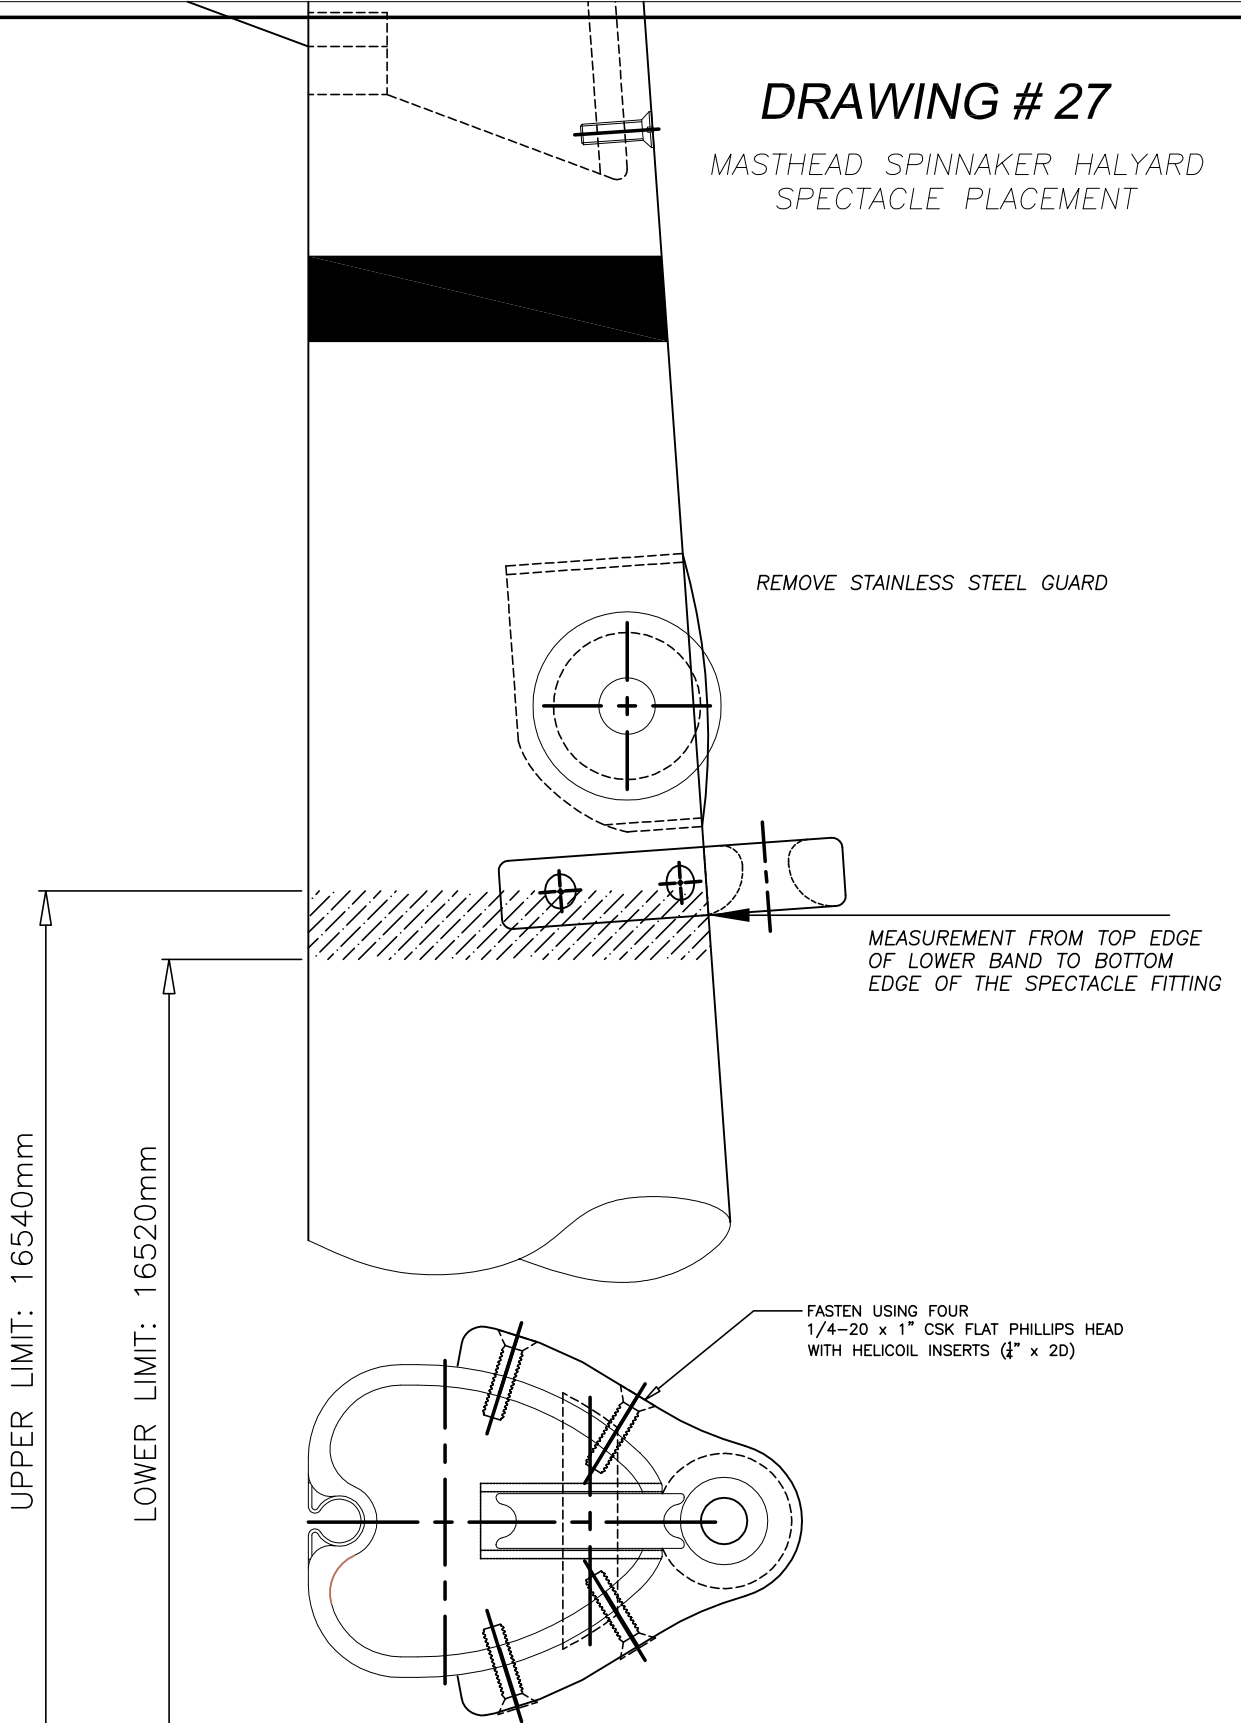

DRAWING # 27

MASTHEAD SPINNAKER HALYARD SPECTACLE PLACEMENT

THE MASTHEAD SPINNAKER SPECTACLE FITTING SHALL BE MANUFACTURED BY THE LICENSED SPAR BUILDER.

IT IS STRONGLY RECOMMENDED THAT THIS MASTHEAD SPECTACLE FITTING IS FITTED BY AN EXPERIENCED RIGGER.

| | | | | |
|-------------|------|------------|------|---|
| DESIGNED BY | DATE | CHECKED BY | DATE |  SOUTHERNSPARS STAGG YACHTS FAIR 40 |
| DRAWN BY | | | | JOB NO. 10-01-2008 SECTION 1113 FA |